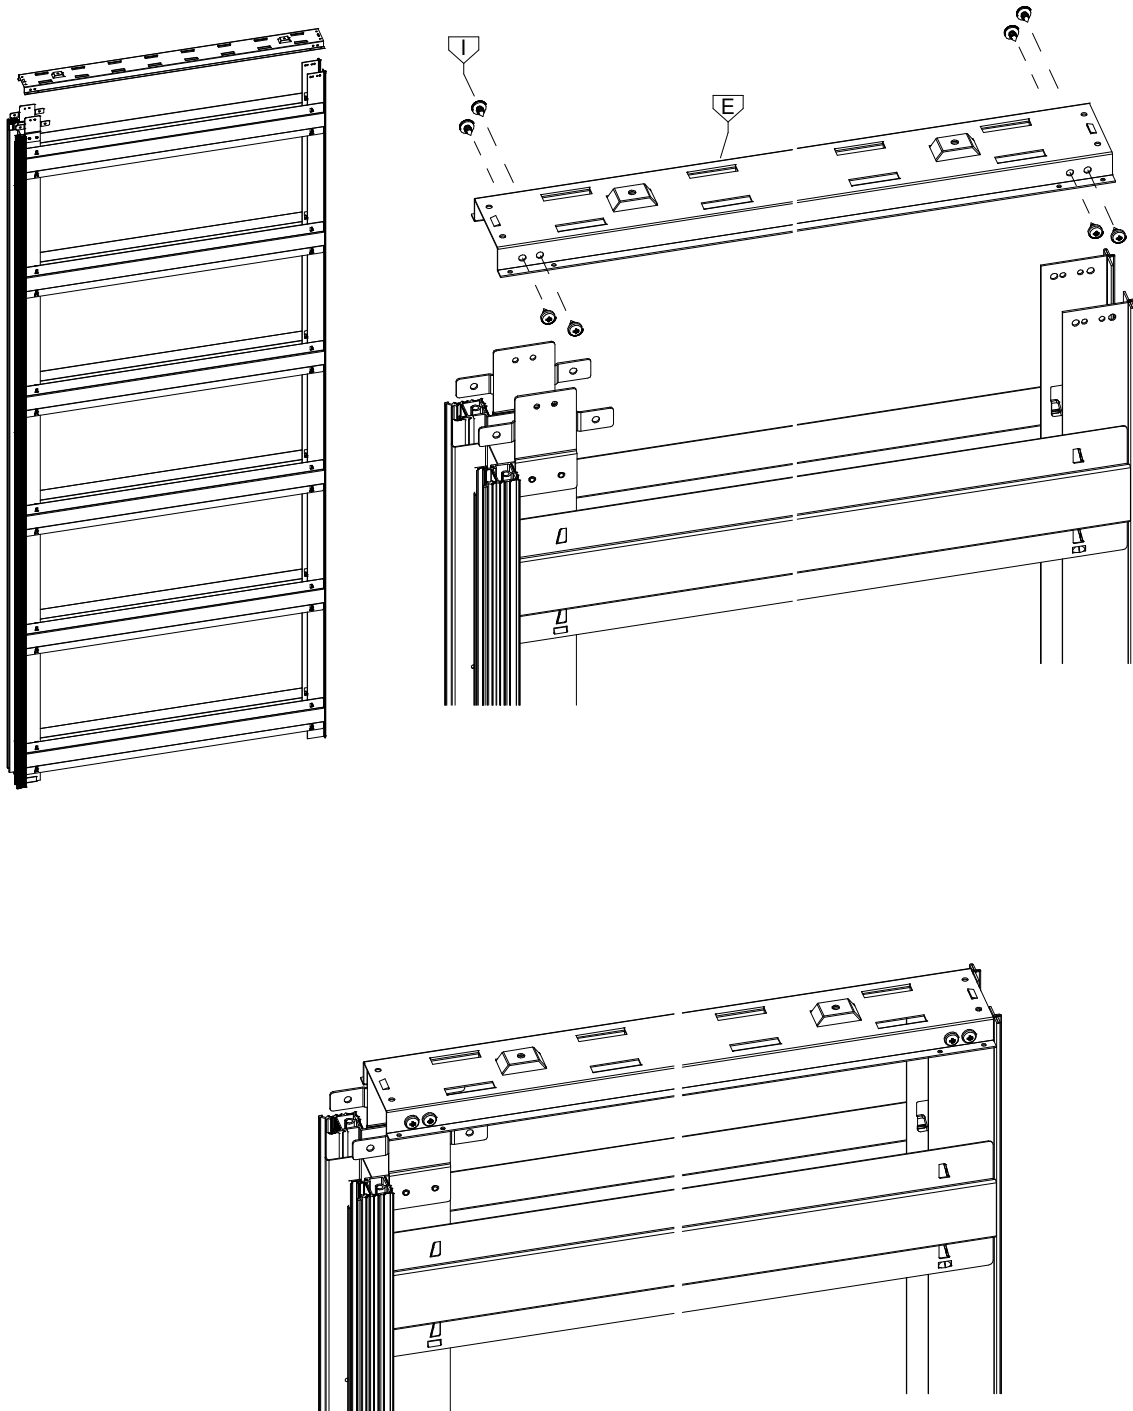

Attrezzatura - Tools - Outils - Herrajes

CONTENUTO KIT | CONTENTS

Panoramica - Overall view - Vue d'ensemble - General

INDICE - INDEX

Montaggio spessore parete 100 - Setup for 100 finished wall	3-6
Montaggio spessore parete 125 - Setup for 125 finished wall	7-10
Montaggio cartongesso - Setup plasterboard	11-12
Stuccatura profili perimetrali - Perimeter profiles plastering	13

1.1

1.2

Subject to misprints, errors and technical modifications.
All dimensione are in mm

1.3

1.4

2.1

2.2

Subject to misprints, errors and technical modifications.
All dimensione are in mm

2.3

2.4

3.1

3.2

Subject to misprints, errors and technical modifications.
All dimensione are in mm

3.3

HORIZONTAL SECTION

VERTICAL SECTION