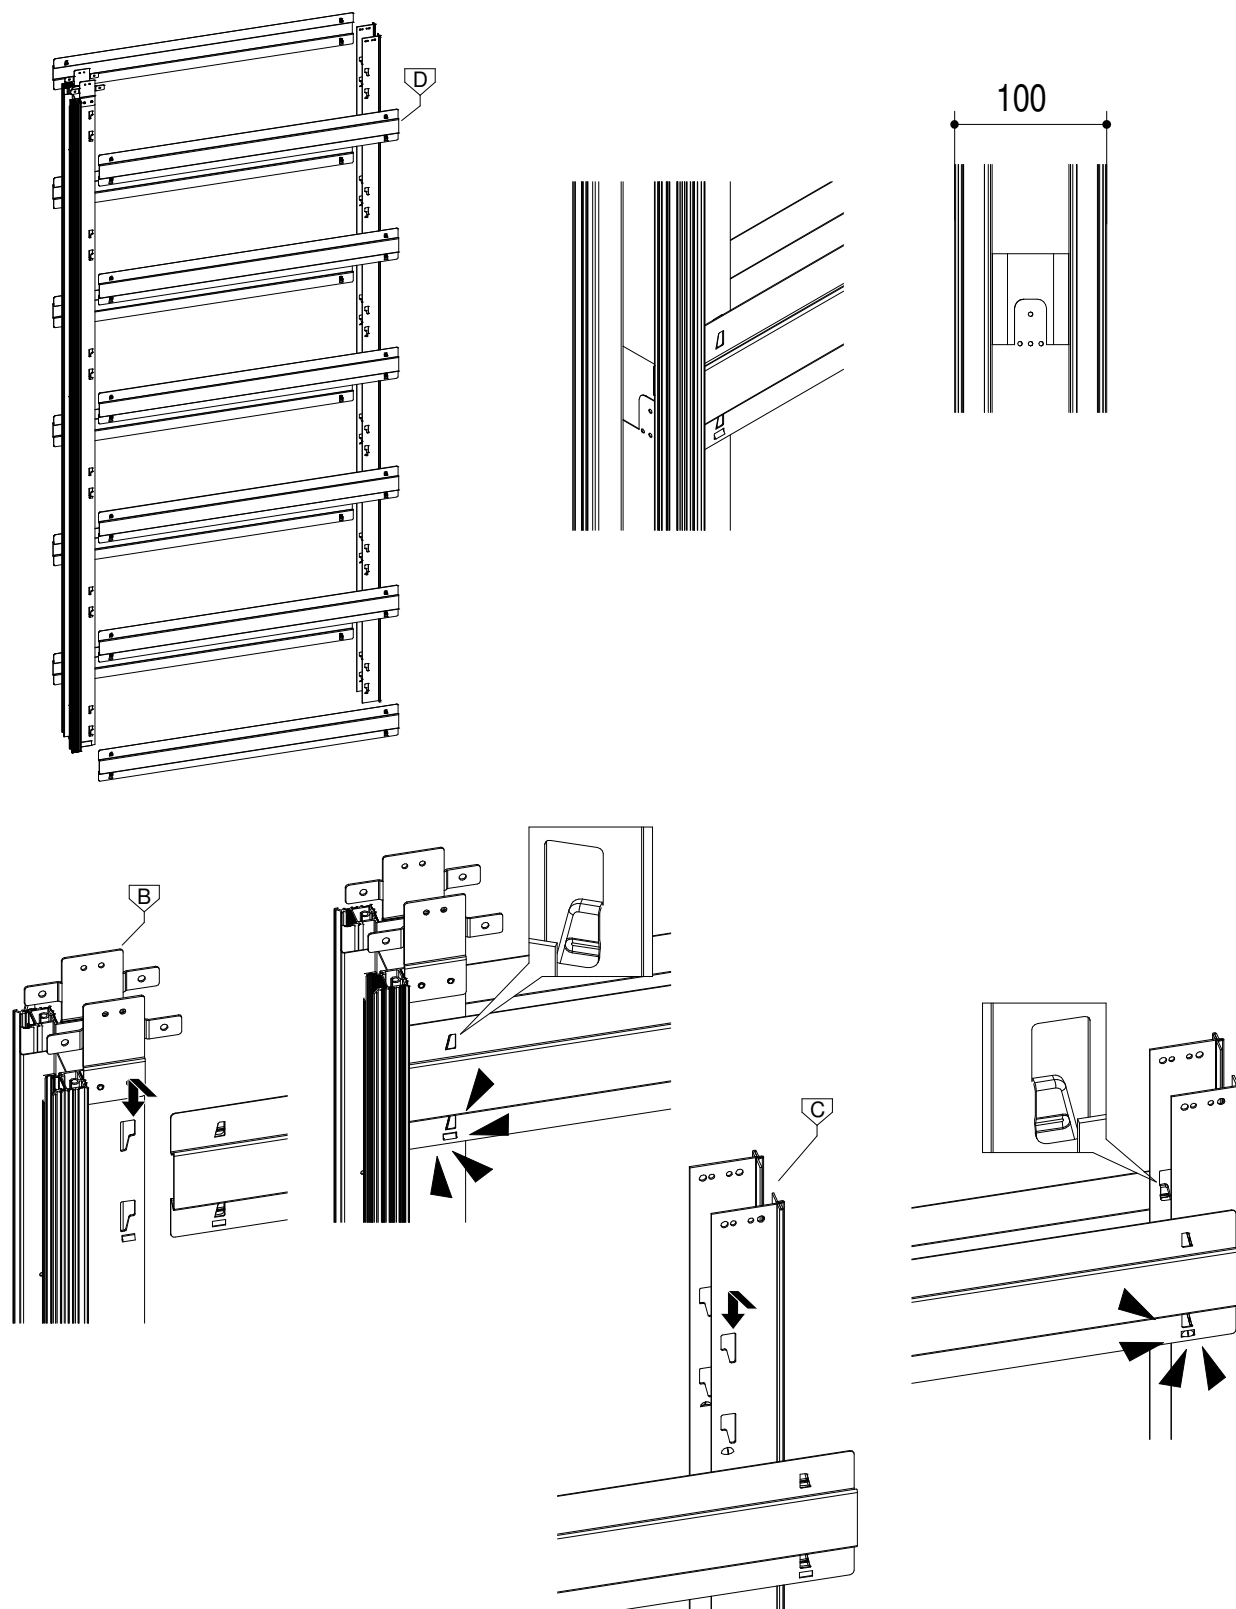

Attrezzatura - Tools - Outils - Herrajes

CONTENUTO KIT | CONTENTS

Panoramica - Overall view - Vue d'ensemble - General

INDICE - INDEX

Montaggio spessore parete 100 - Setup for 100 finished wall	3-6
Montaggio spessore parete 125 - Setup for 125 finished wall	7-10
Montaggio cartongesso - Setup plasterboard	11-12
Stuccatura profili perimetrali - Perimeter profiles plastering	13

1.1

1.2

Subject to misprints, errors and technical modifications.
All dimensione are in mm

1.3

1.4

2.1

2.2

Subject to misprints, errors and technical modifications.
All dimensione are in mm

2.3

2.4

3.1

3.2

Subject to misprints, errors and technical modifications.
All dimensione are in mm

3.3

HORIZONTAL SECTION

VERTICAL SECTION